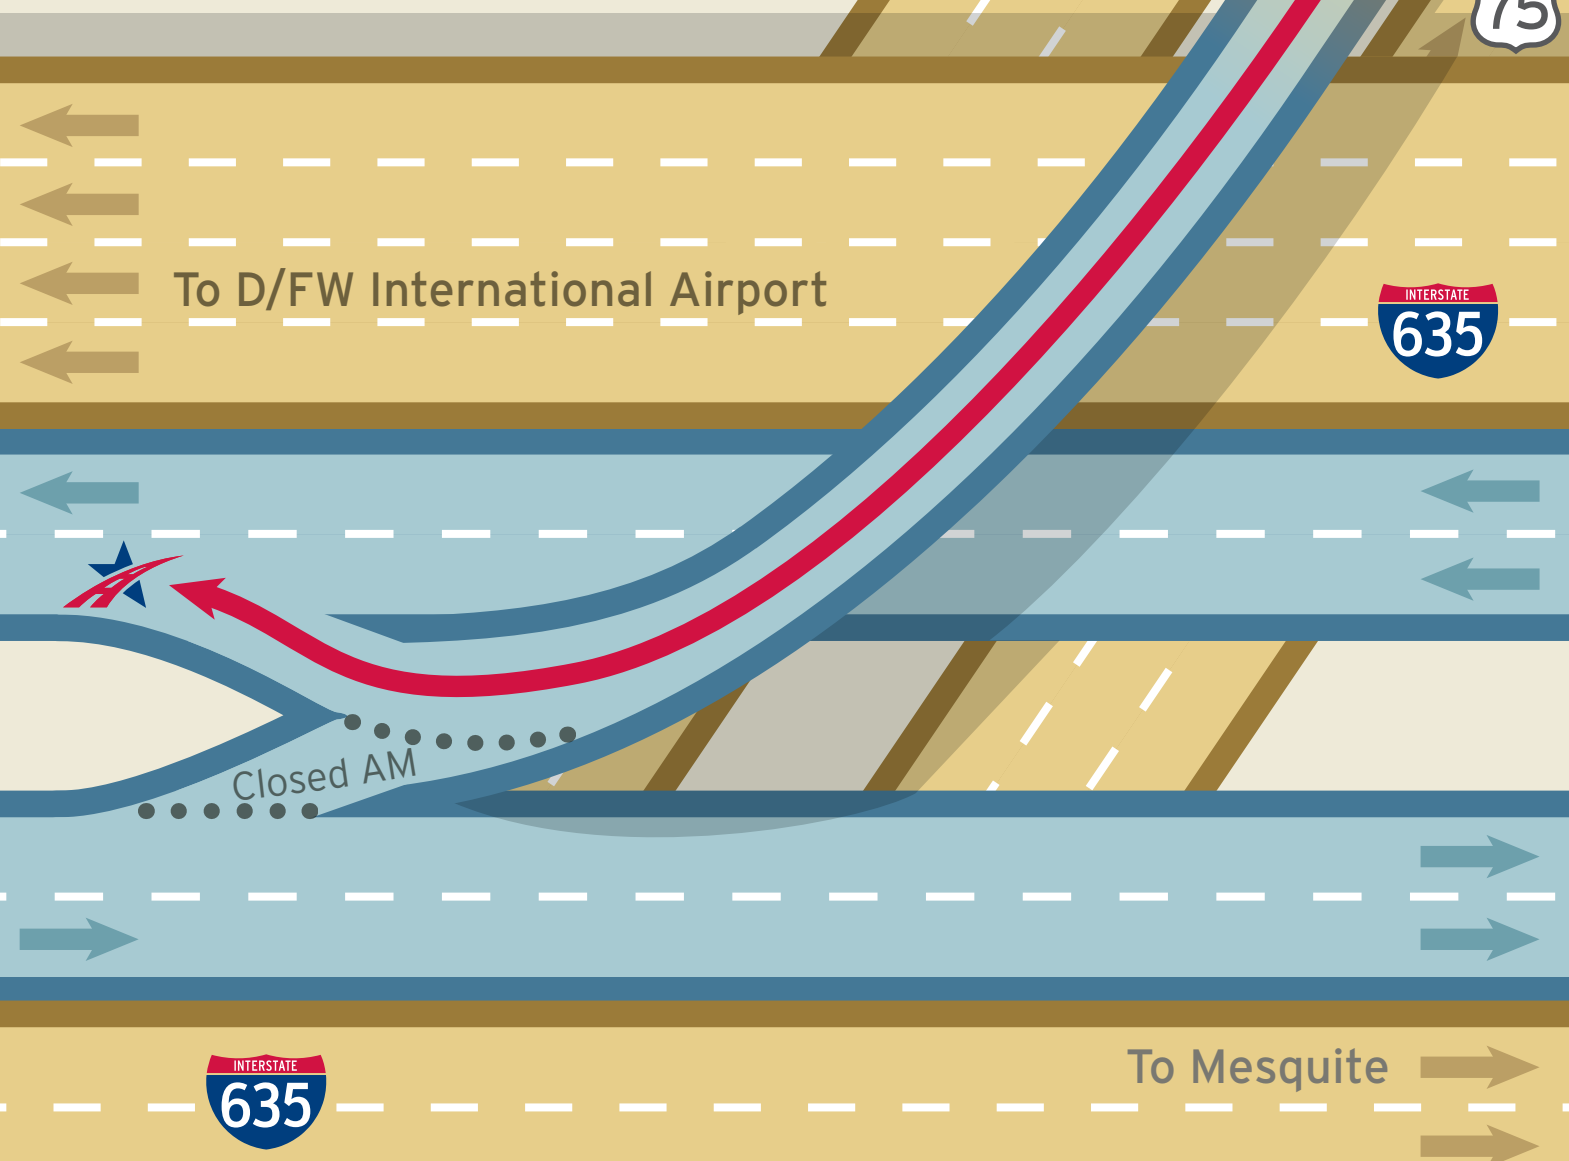

US 75 HOV ENTRANCE WESTBOUND (AM)

To D/FW International Airport

Closed AM

To Mesquite

-  TEXpress Lanes
-  General Highway