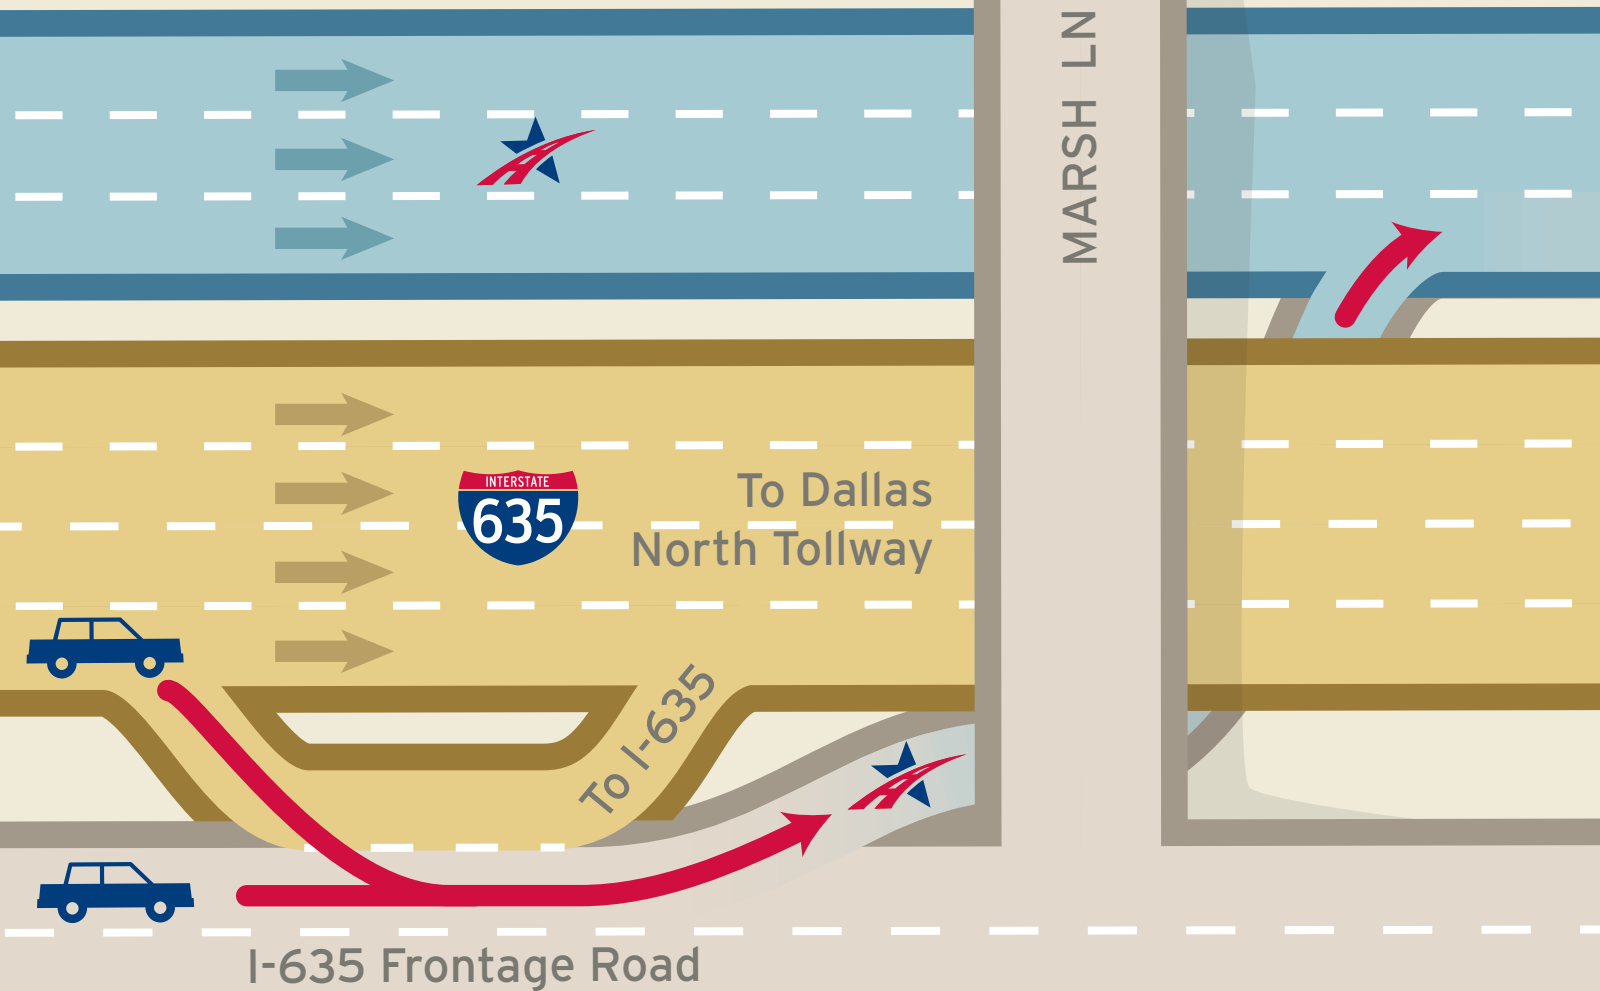

**WEBB CHAPEL RD  
EAST ENTRANCE  
(From I-635 General Highway  
Lanes & Frontage Road)**

MARSH LN

To Dallas  
North Tollway

To I-635

I-635 Frontage Road

-  TEXpress Lanes
-  General Highway
-  General Road