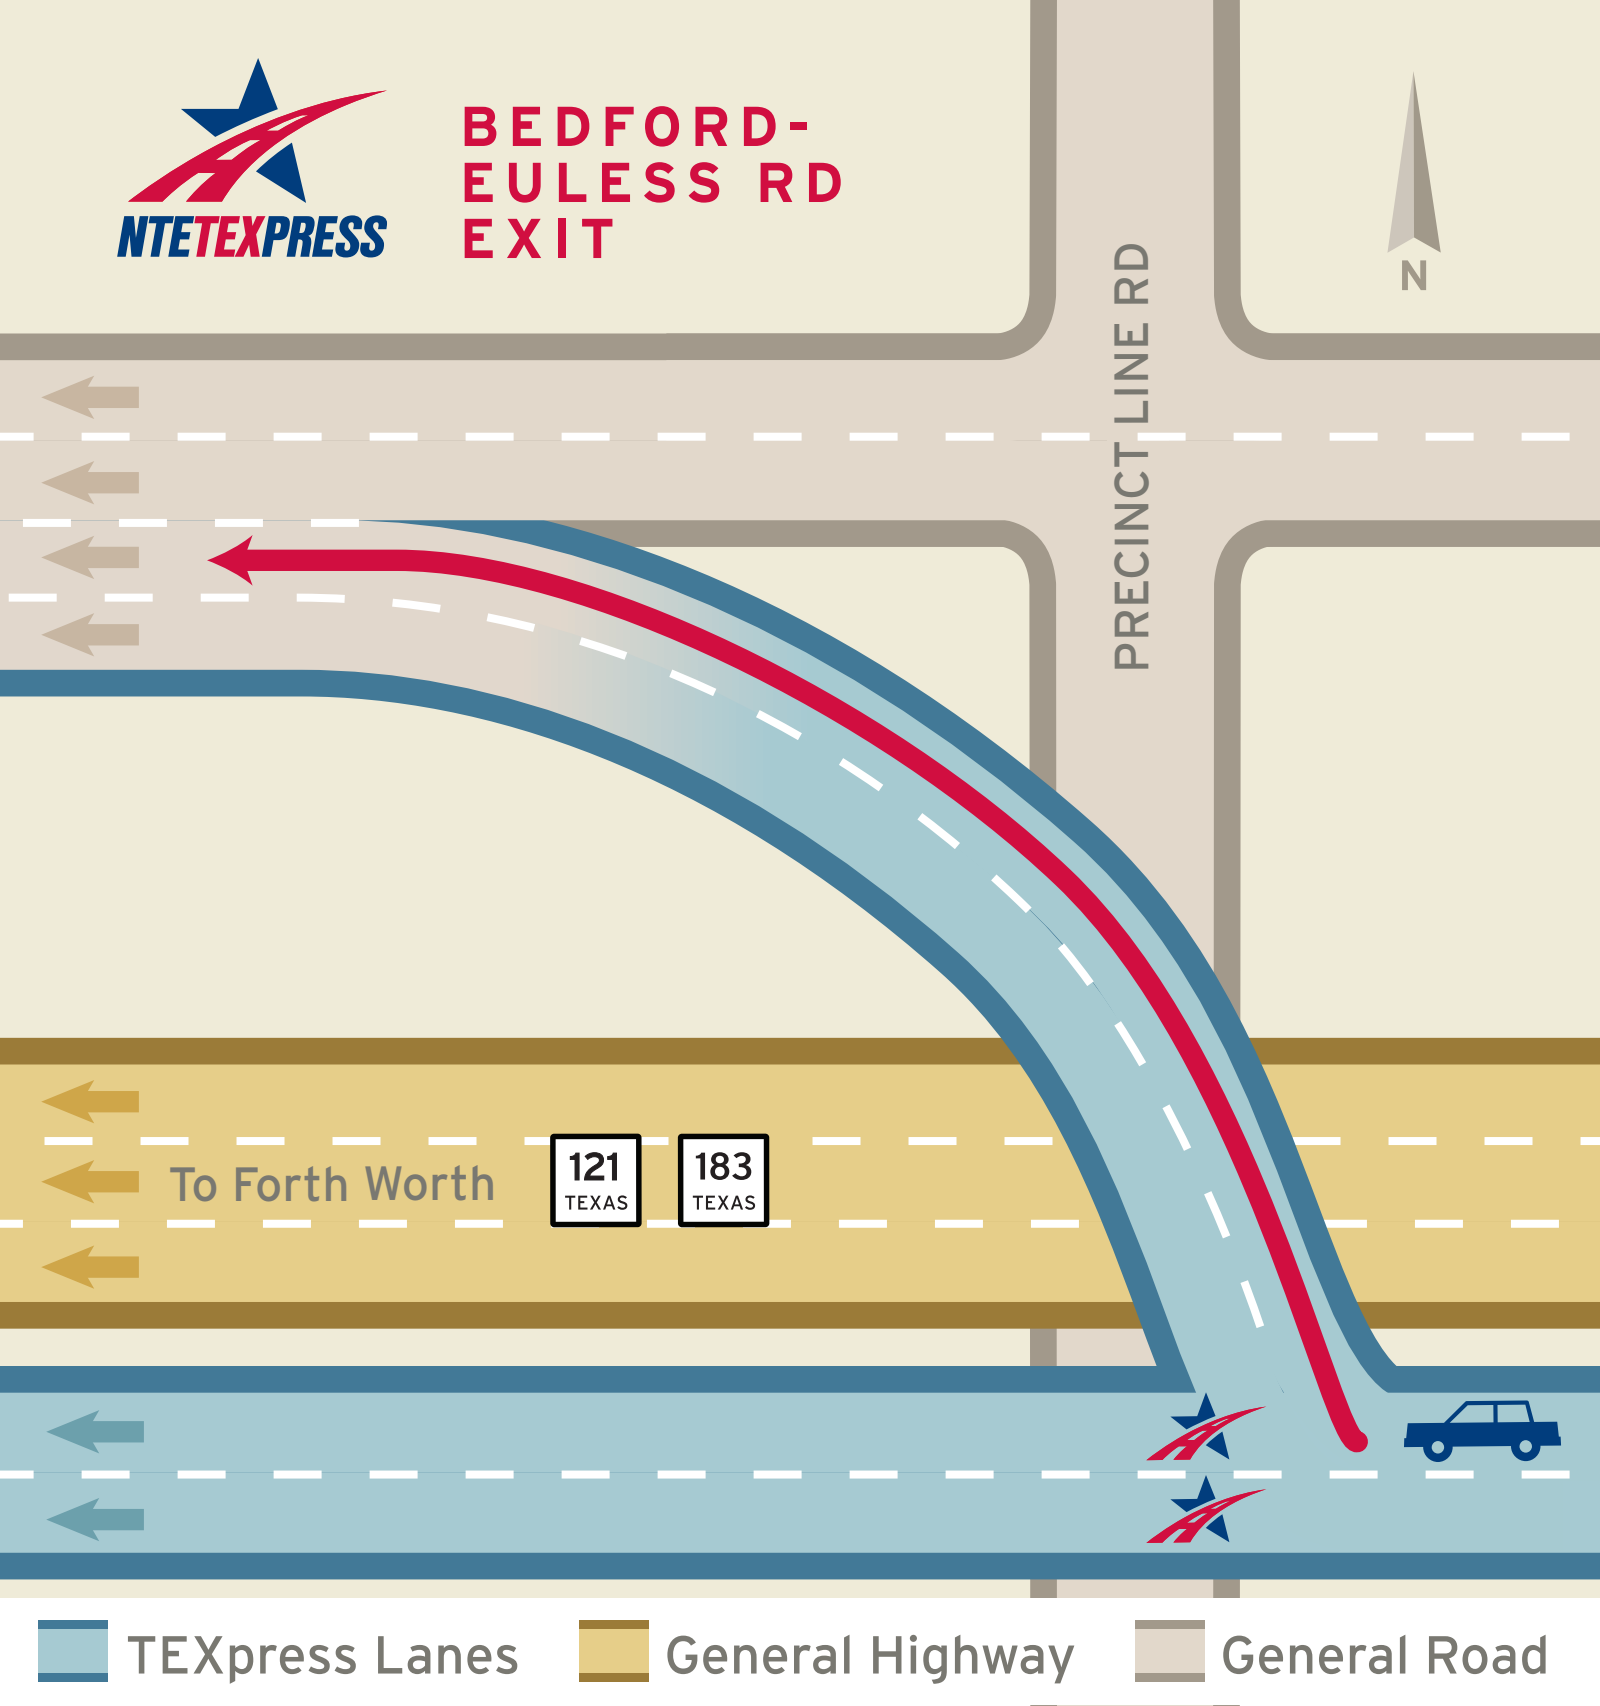

BEDFORD- EULESS RD EXIT

PRECINCT LINE RD

 TEXpress Lanes

 General Highway

 General Road